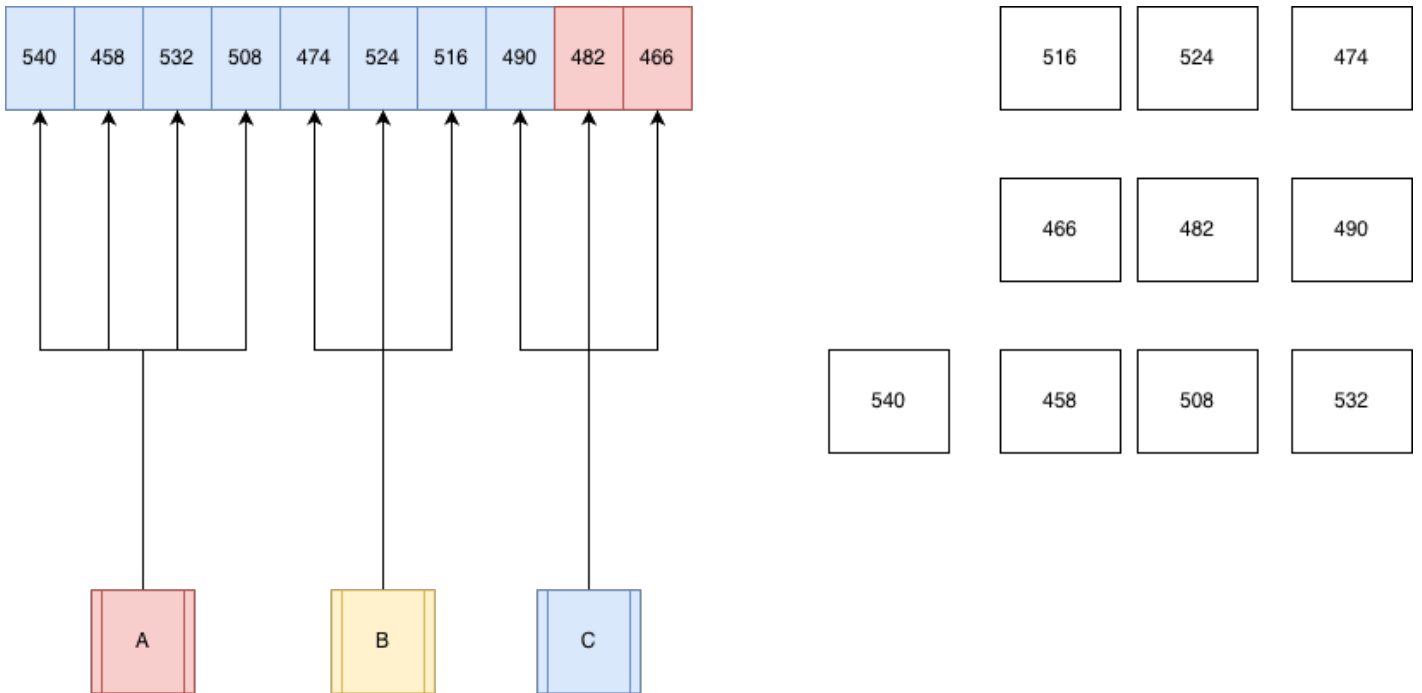

PDU layout

Revision #5

Created 2025-12-08 19:07:25 UTC by aaron.tushabe

Updated 2026-04-16 15:37:09 UTC by aaron.tushabe