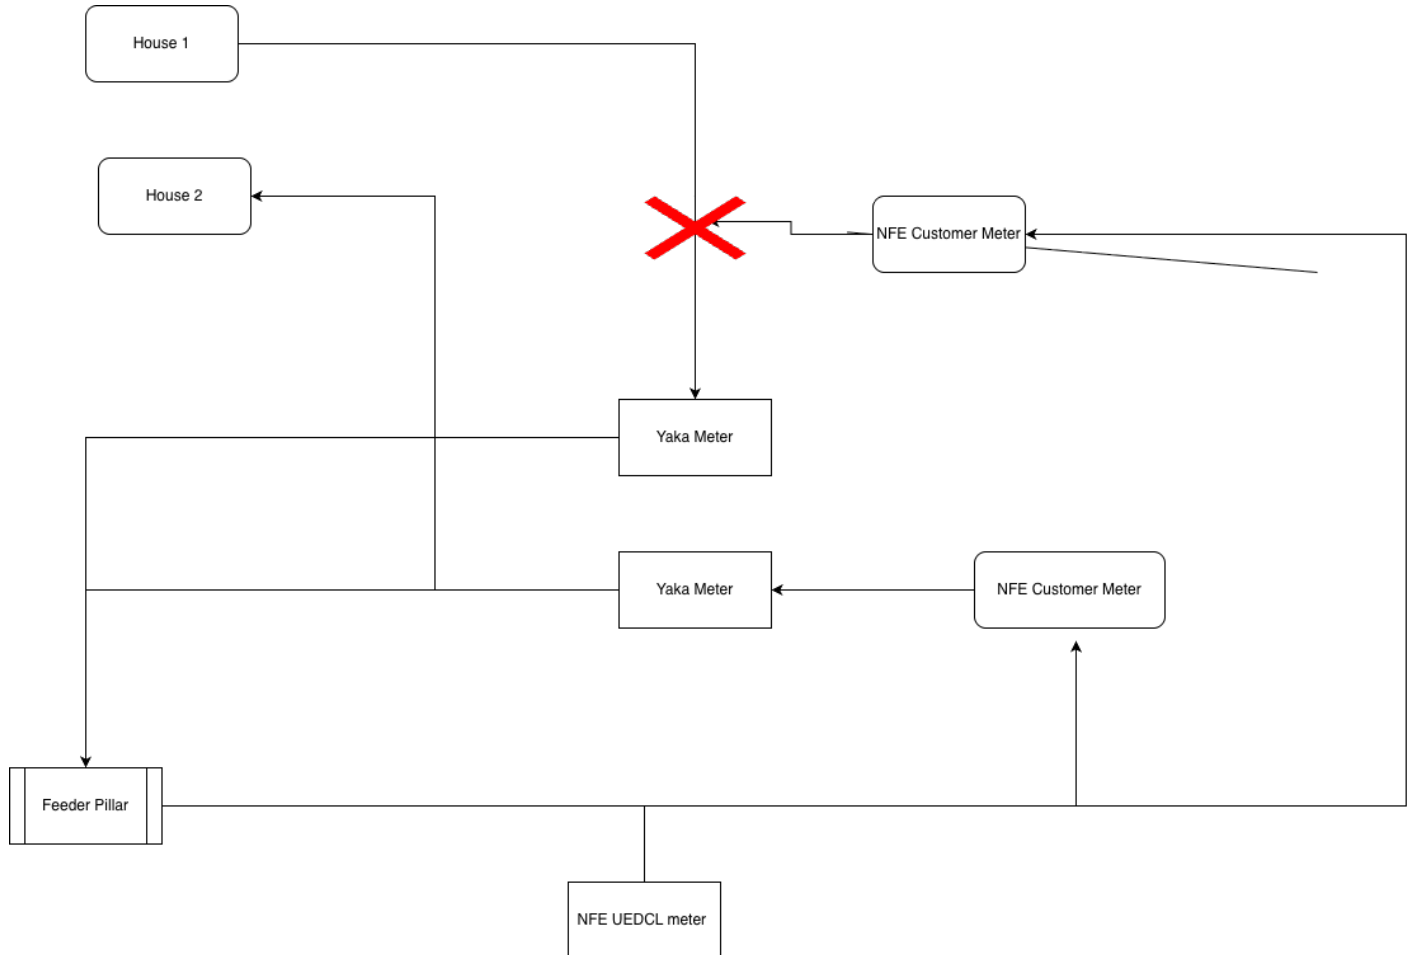

Tech Huddle - Behind the Meter Connection for each customer

Revision #2

Created 2026-04-06 15:52:20 UTC by aaron.tushabe

Updated 2026-04-06 18:41:46 UTC by aaron.tushabe